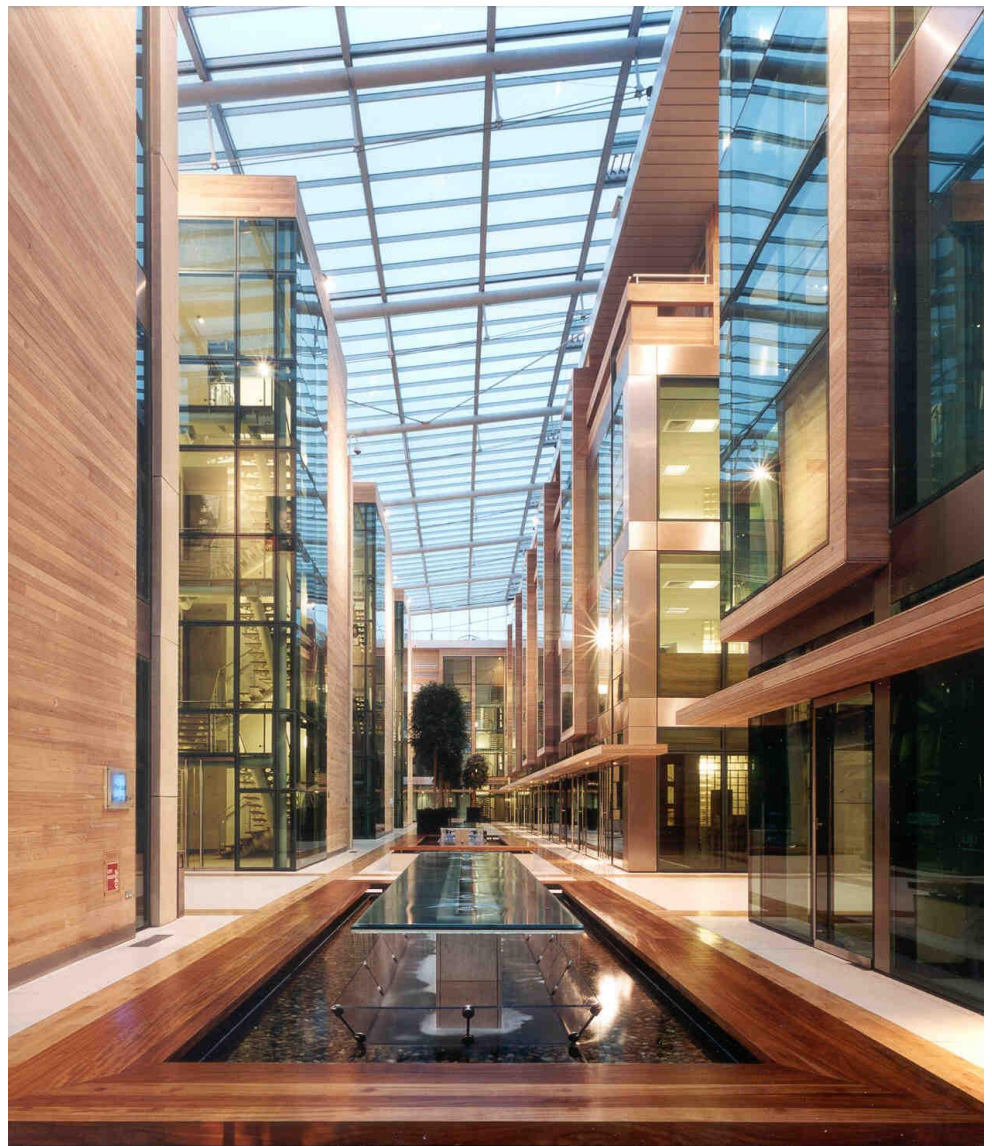

Beacon Medical Group Fit-Out

Beacon Court, Sandyford, Dublin 18.

CLIENT:
Beacon Medical Group

ARCHITECT:
Traynor O'Toole
Architects

PROJECT VALUE:
€4m

PROJECT STATUS:
Completed June 2006

We were commissioned by Beacon Medical Group to carry out the full mechanical and electrical consultancy for their 1400m² office fit-out in Beacon Court, Sandyford.

The office fit-out was designed and installed to the highest specification and quality. The high spec project features include;

- Weight Loss Motivation Clinic
- Cosmetic Dentistry
- Dermatology Clinic
- Eye Clinic
- Consultant Suites
- Admin Offices
- Full Air Conditioning Throughout
- Feature lighting installation
- Power & Data Installation